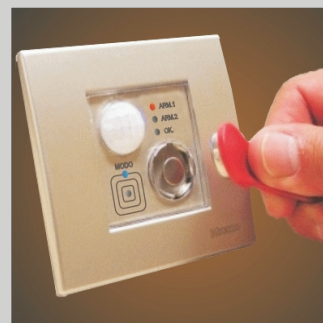

domosonic

SECURITY

FIRE - GAS

High-tech detectors will look after air / gas levels to protect you from intoxications, and will detect the beginning of an undesired fire in all the perimeter. Gas supply will automatically stop and several alarm signals will be sent by e-mail, short message or voice message on your phone.

FLOODS

As explained in the possible fire/gas problems, the water losses or floods will be detected, the supply will be stopped, and several alarm signals will be sent by e-mail, short message or voice message on your phone.

PANIC FUNCTION

For security or medical emergencies you will have a push-button placed in a strategical point of the house that allows you to send SOS signals via short message, e-mail or voice message on your phone.

ACCESS CONTROL

Using an electronic key will let you administer the alarm signals as well as generate entrance and exit scenes of your house. You can choose between "Short exit" and "Long exit", generating different options for each case. Lights, blinds, supply, air conditioning, etc., all with just a turn of your electronic key. You will manage several keys with different permissions and timings. A high range movement detector completes this functionality.